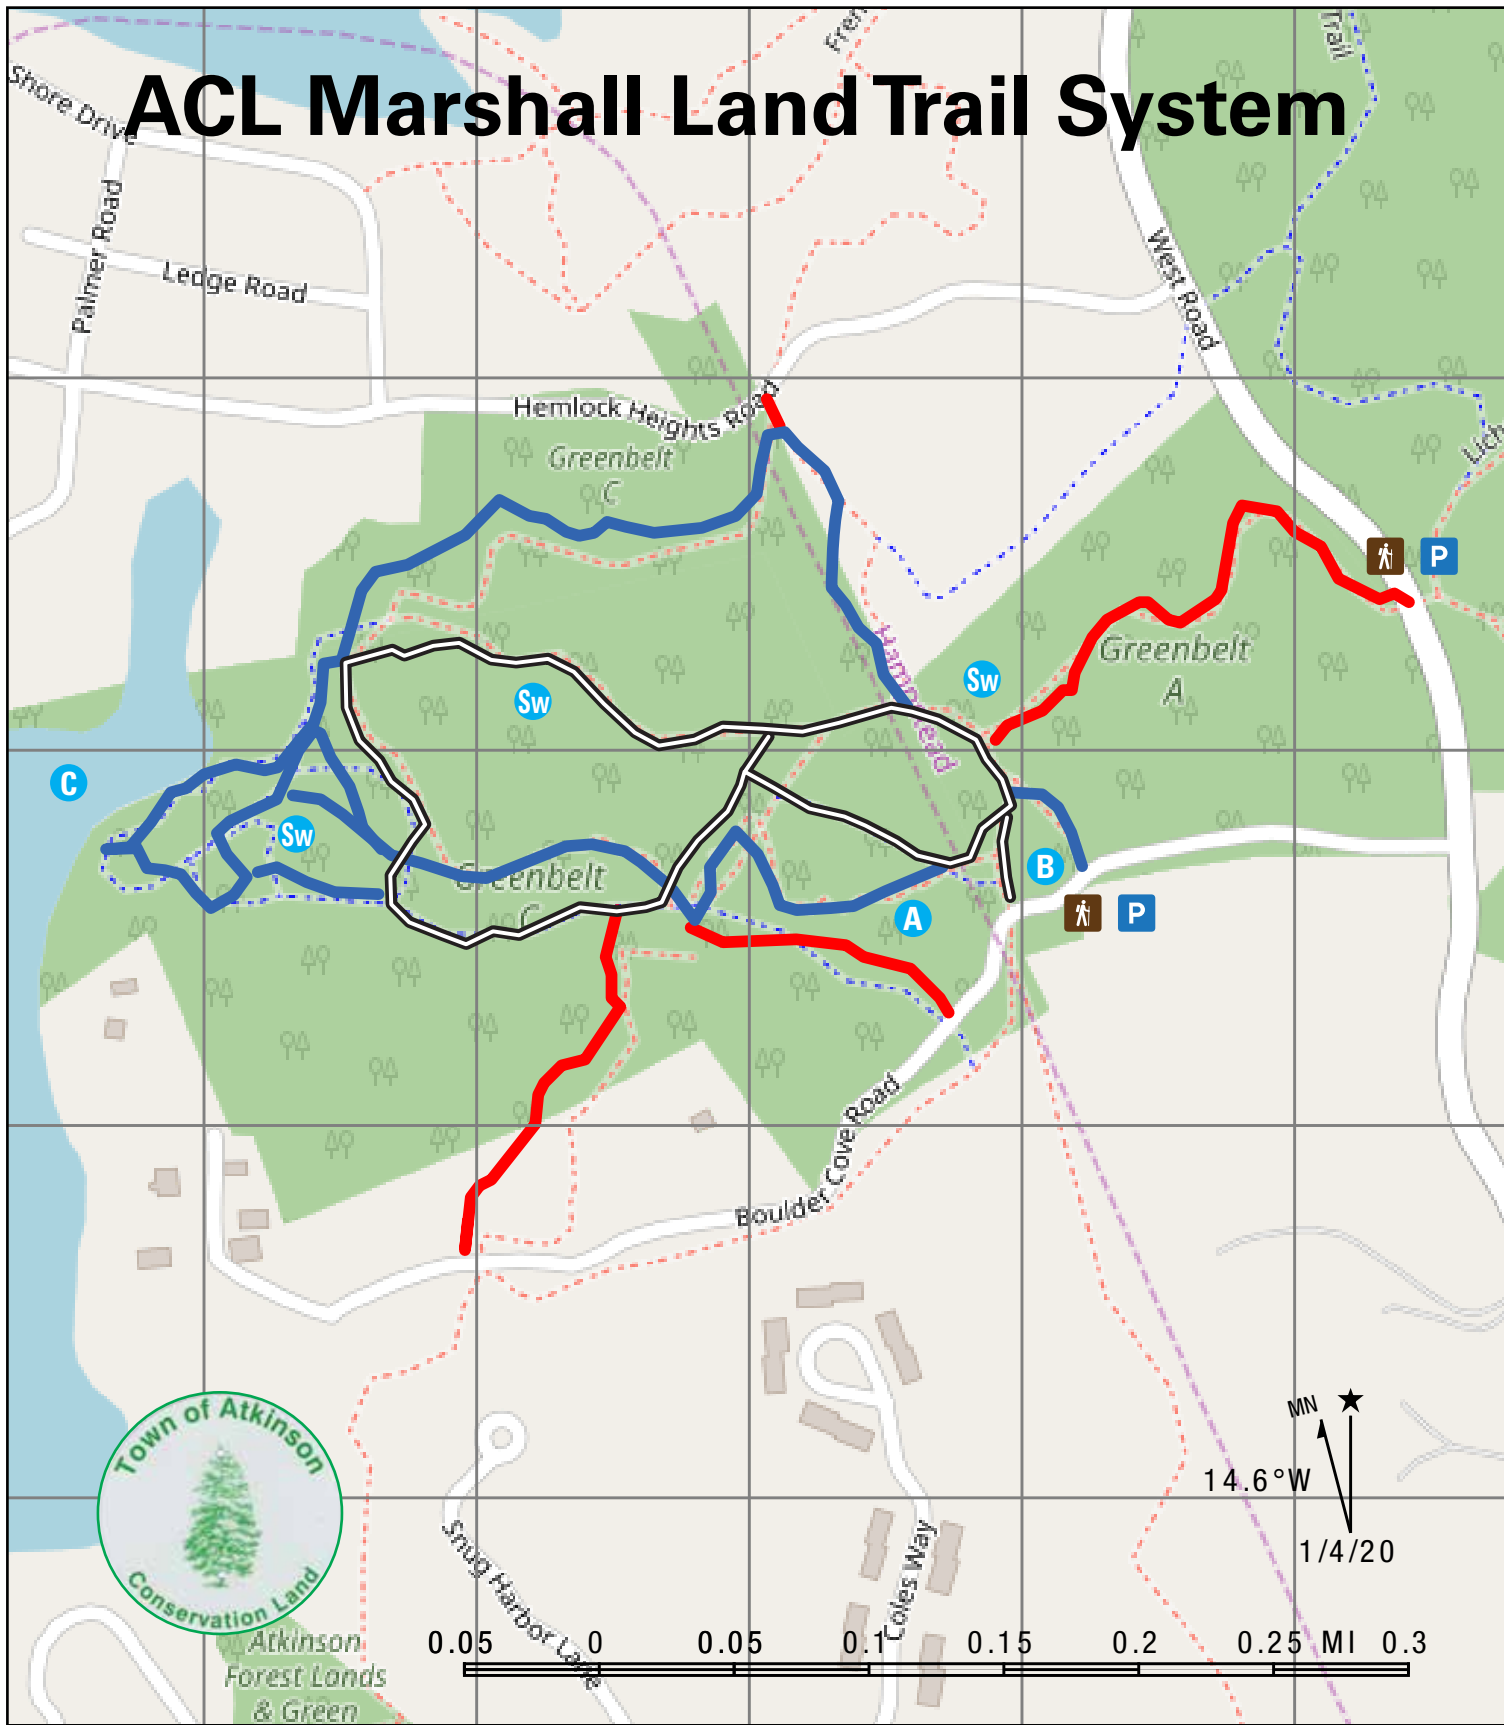

-71.200

-71.199

-71.198

-71.197

-71.196

ACL Marshall Land Trail System

42.863

42.862

42.861

42.860

LEGEND

P Parking

Trail Head

Conservation Land

White Blazed Trails

Blue Blazed Trails

Red Blazed Trails

A 1741 A/H Marker

B Chase Cellar

C Big Island Pond

Sw Stone Walls